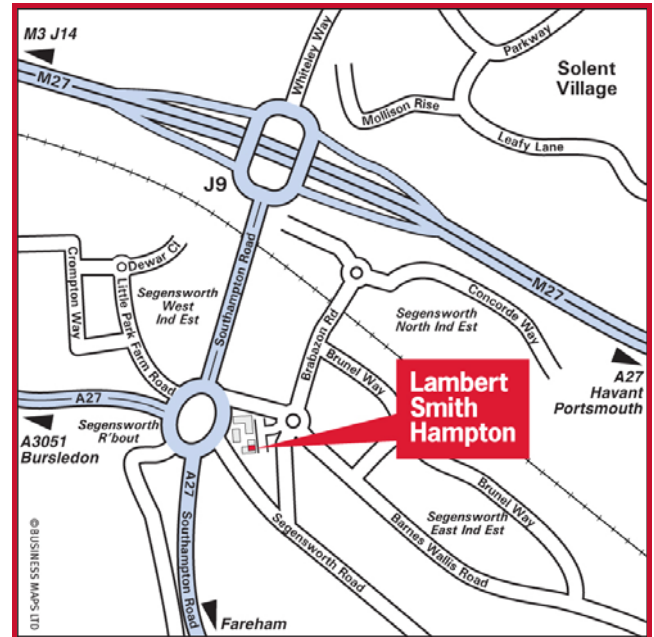

Location

Lambert Smith Hampton's Fareham office is located at Manor Court, Barnes Wallis Road, Segensworth East.

By Car

From M27 Eastbound: At J9 exit towards Fareham West/A27/Whiteley. At Park Gate interchange take 5th exit onto Southampton Road/A3051, heading to Fareham West/Segensworth/A27. At Segensworth roundabout take first exit onto Barnes Wallis Road. At roundabout take 4th exit (exit immediately after exit for M27) into Manor Court.

From M27 Westbound: At J9 exit toward Fareham West/A27 and Whiteley. At Park Gate interchange take 1st exit onto Southampton Road/A3051 heading to Fareham West/Segensworth/A27. At Segensworth roundabout take first exit onto Barnes Wallis Road. At roundabout take 4th exit (exit immediately after exit for M27) into Manor Court.