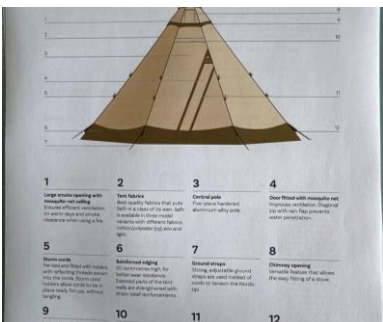

Various 7' & 9' Safir Tipi's