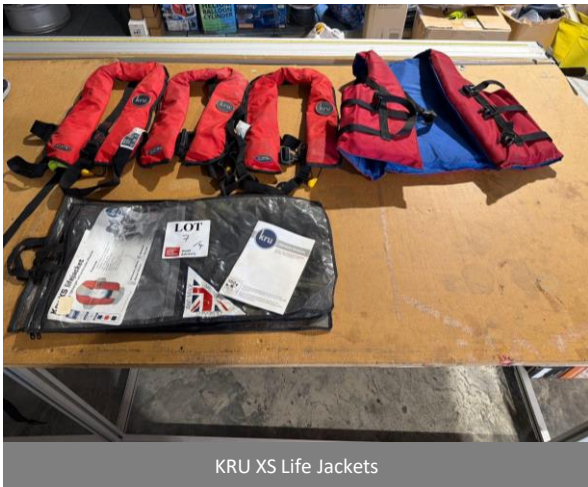

www.lsh.co.uk/assetadvisory

The property, plant and machinery specialist

Contents of a Digital Print Workshop & a Maritime Company

(subject to availability)

Maritime Equipment to include: 8m Inflatable rugged landing craft (LC8MR), Hyperlon drop stitch with a maximum load of 5000Kg or 28 people, length 8m, beam 3.32m, 6m Inflatable landing craft (JLC6M), PVC drop stitch with a maximum load of 2000Kg or 12 people, length 8m, beam 2.5m, 6m Inflatable rugged landing craft (LC6MR), Hyperlon drop stitch with a maximum load of 2000Kg or 12 people, length 8m beam, 2.5m, Suzuki DF15A Four stroke 15HP lean burn outboard motor, Sea-doo Spark Jet Ski, Life Jackets, Nine Tentipi Safir Tipis 9' & 7' Tipi tents, White vinyl marquee 5m x 7m, Evolution petrol engine multiple output system complete with generator, water pump and jetwash, Rola Trac Exhibition flooring,

Vehicles to include: Ford Transit L2 diesel FWD 2.0 TDCi 170ps low roof sport panel van, 1995cc (2017) and a Twin Axle beaver tail trailer

8' & 6' inflatable rugged landing craft

Sea-doo Spark Jet Ski

Xeikon 6000 10 colour digital printing press

OCE UP120 high volume B&W digital press

6M Inflatable landing craft

6M Inflatable landing craft (JLC6M)

KRU XS Life Jackets

Rola Trac Exhibition Flooring

White vinyl marquee 5m x 7m with sidewalls & pole kit

Ford Transit Custom Sport panel van (2017)

Seal 62" high heat roll laminator

Suzuki DF15A Four Stroke lean burn outboard engine

Evolution multiple output system geni pump & jetwash

Seiko W64-s 64" wide format printer