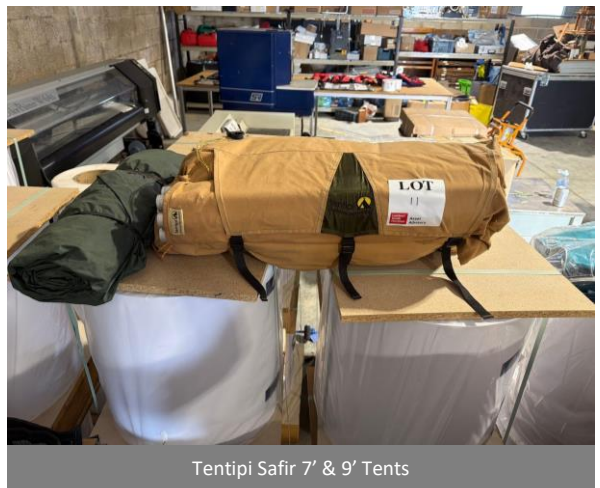

Rola Trac Exhibition Flooring

Tentipi Safir 7' & 9' Tents