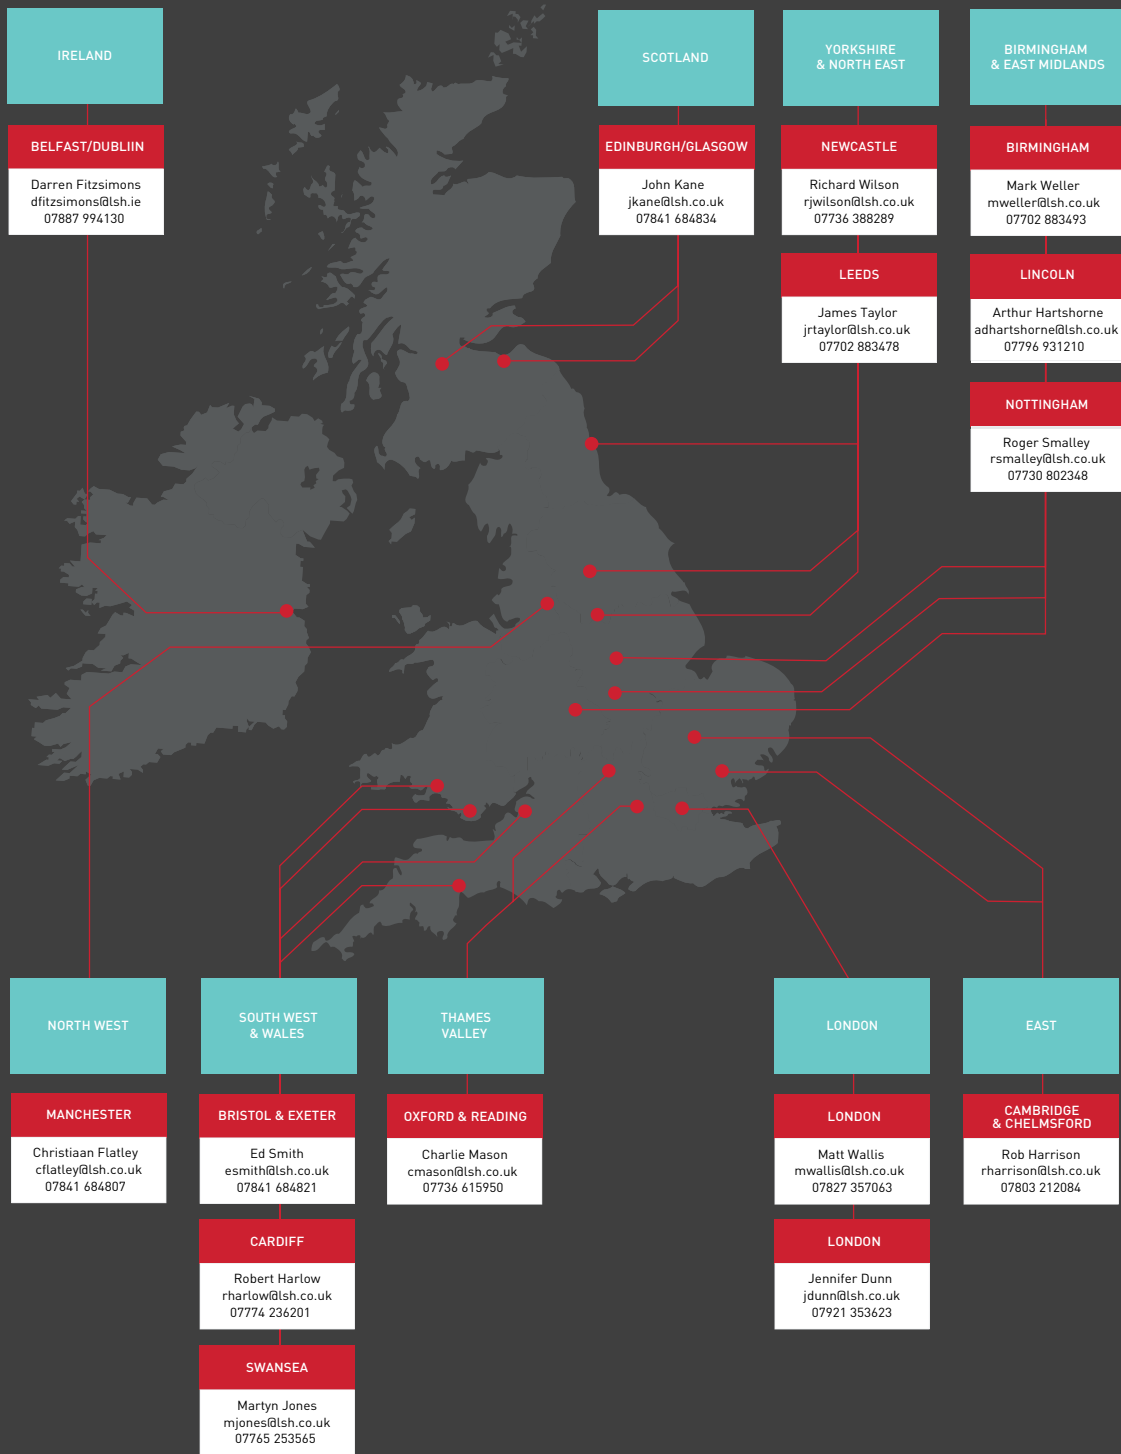

# REGIONAL VALUATION CONTACTS

**MATT WALLIS**  
Head of South East  
**07827 357063**  
mwallis@lsh.co.uk

**CHRISTIAAN FLATLEY**  
Head of Office Manchester  
**07841 684807**  
cflatley@lsh.co.uk

**JENNIFER DUNN**  
Director - Head of London  
**07921 353623**  
jdunn@lsh.co.uk